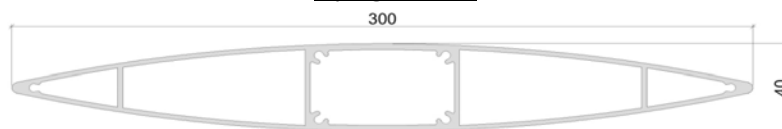

Apogee 175

Common applications: Pergola infills, fixed blade privacy screens
Maximum unsupported span: 3000mm

Apogee 200

Common applications: Pergola infills, fixed blade privacy screens
Maximum unsupported span: 3000mm

Apogee 300

Common applications: Sunshade devices, vertically mounted privacy screens, architectural features
Maximum unsupported span: 4000mm

Apogee 400

Common applications: Sunshade devices, vertically mounted privacy screens, architectural features
Maximum unsupported span: 5000mm