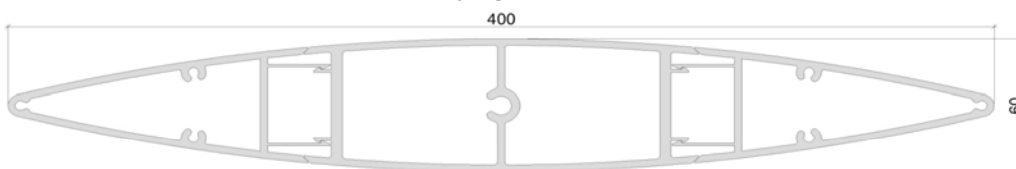

Apogee blade information sheet

Apogee 56

Common applications: Privacy screens, Sliding or fixed operable or fixed blade shutters
Maximum unsupported span: 900mm

Apogee 80

Common applications: Privacy screens, Sliding or fixed operable or fixed blade shutters
Maximum unsupported span: 1200mm

Apogee 95

Common applications: Privacy screens, Sliding or fixed operable or fixed blade shutters
Maximum unsupported span: 1500mm

Apogee 150

Common applications: Pergola infills, vertical blade operable privacy screens
Maximum unsupported span: 2200mm

Apogee 175

Common applications: Pergola infills, fixed blade privacy screens
Maximum unsupported span: 3000mm

Apogee 200

Common applications: Pergola infills, fixed blade privacy screens
Maximum unsupported span: 3000mm

Apogee 300

Common applications: Sunshade devices, vertically mounted privacy screens, architectural features
Maximum unsupported span: 4000mm

Apogee 400

Common applications: Sunshade devices, vertically mounted privacy screens, architectural features
Maximum unsupported span: 5000mm