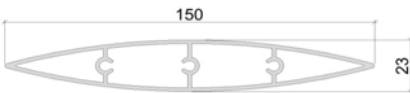

Apogee blade information sheet

Apogee 56

Common applications: Privacy screens, Sliding or fixed operable or fixed blade shutters
Maximum unsupported span: 900mm

Apogee 80

Common applications: Privacy screens, Sliding or fixed operable or fixed blade shutters
Maximum unsupported span: 1200mm

Apogee 95

Common applications: Privacy screens, Sliding or fixed operable or fixed blade shutters
Maximum unsupported span: 1500mm

Apogee 150

Common applications: Pergola infills, vertical blade operable privacy screens
Maximum unsupported span: 2200mm

Apogee 300

Common applications: Sunshade devices, vertically mounted privacy screens, architectural features
Maximum unsupported span: 4000mm

Apogee 400

Common applications: Sunshade devices, vertically mounted privacy screens, architectural features
Maximum unsupported span: 5000mm